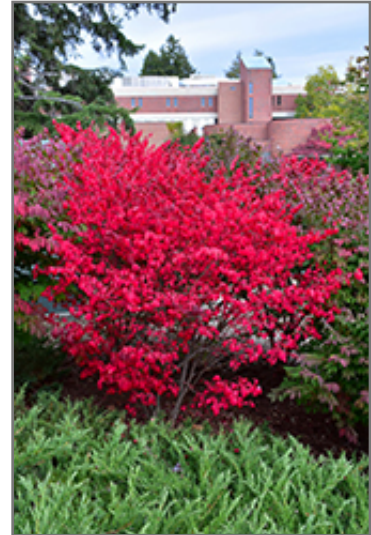

Compact Winged Burning Bush
Euonymus alatus 'Compactus'

Height: 7 feet

Spread: 7 feet

Sunlight: ○ ● ●

Hardiness Zone: 4a

Other Names: Winged Euonymus, Burningbush

Description:

A spectacular and compact garden shrub which turns a luminous florescent pink color in fall, very showy; a shapely mounded growth habit and interesting corky wings on the branches; a very popular and adaptable landscape plant

Ornamental Features

Compact Winged Burning Bush has rich green deciduous foliage on a plant with a round habit of growth. The pointy leaves turn an outstanding cherry red in the fall. It produces red capsules from early to late fall. The warty brown bark and harvest gold branches add an interesting dimension to the landscape.

Landscape Attributes

Compact Winged Burning Bush is a dense multi-stemmed deciduous shrub with a more or less rounded form. Its average texture blends into the landscape, but can be balanced by one or two finer or coarser trees or shrubs for an effective composition.

This is a relatively low maintenance shrub, and can be pruned at anytime. It has no significant negative characteristics.

Compact Winged Burning Bush is recommended for the following landscape applications;

Compact Winged Burning Bush in fall
Photo courtesy of NetPS Plant Finder